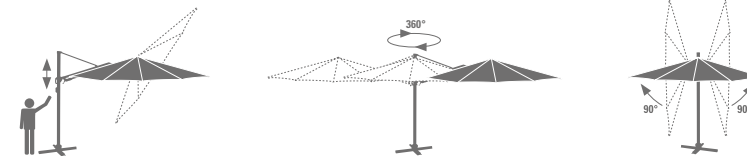

acamatic Ampelschirm

Gestell aus Aluminium, pulverbeschichtet
8 Stahl-Rippen, mit Kurbel für bequemes Öffnen und Schließen, Bezug aus wasserabweisendem Polyester 200 g/m²
Sonnenschutzfaktor (UPF): ausgezeichnet (50+) mit Luftabzug, inkl. Schirmständer zum Befüllen mit Wasser oder Sand

acamatic hanging parasol

Frame made from powder-coated aluminium, 8 steel ribs, with crank handle for easy opening and closing, cover water repellent polyester 200 g/m² sun protection factor (UPF): excellent (50+), with airvent, incl. umbrella stand for water or sand filling

GRÖSSE DIMENSIONS
rund: Ø 300 cm

GESTELL | BEZUG FRAME | COVER

- anthrazit | anthrazit
  anthracite | anthracite
- anthrazit | taupe
  anthracite | taupe
- anthrazit | natur
  anthracite | off-white

acamatic 3d Ampelschirm

Gestell aus Aluminium, pulverbeschichtet, 8 Aluminium-Rippen, mit Kurbel für bequemes Öffnen und Schließen, 360° drehbar, 90° auf beide Seiten kippbar, Bezug aus wasserabweisendem Polyester 250 g/m²
Sonnenschutzfaktor (UPF): ausgezeichnet (50+) mit Luftabzug, inkl. Schirmständer für Gehwegplatten

acamatic 3d hanging parasol

Frame made from powder-coated aluminium, 8 aluminium ribs, with crank handle for easy opening and closing, 360° rotation, tiltable by 90° on both sides, cover water repellent polyester 250 g/m²

sun protection factor (UPF): excellent (50+) with airvent, incl. umbrella stand for paving slabs

GRÖSSE DIMENSIONS
quadratisch: 300 x 300 cm

GESTELL | BEZUG FRAME | COVER

- anthrazit | bordeaux
  anthracite | bordeaux
- anthrazit | taupe
  anthracite | taupe
- anthrazit | natur
  anthracite | off-white
- anthrazit | anthrazit
  anthracite | anthracite