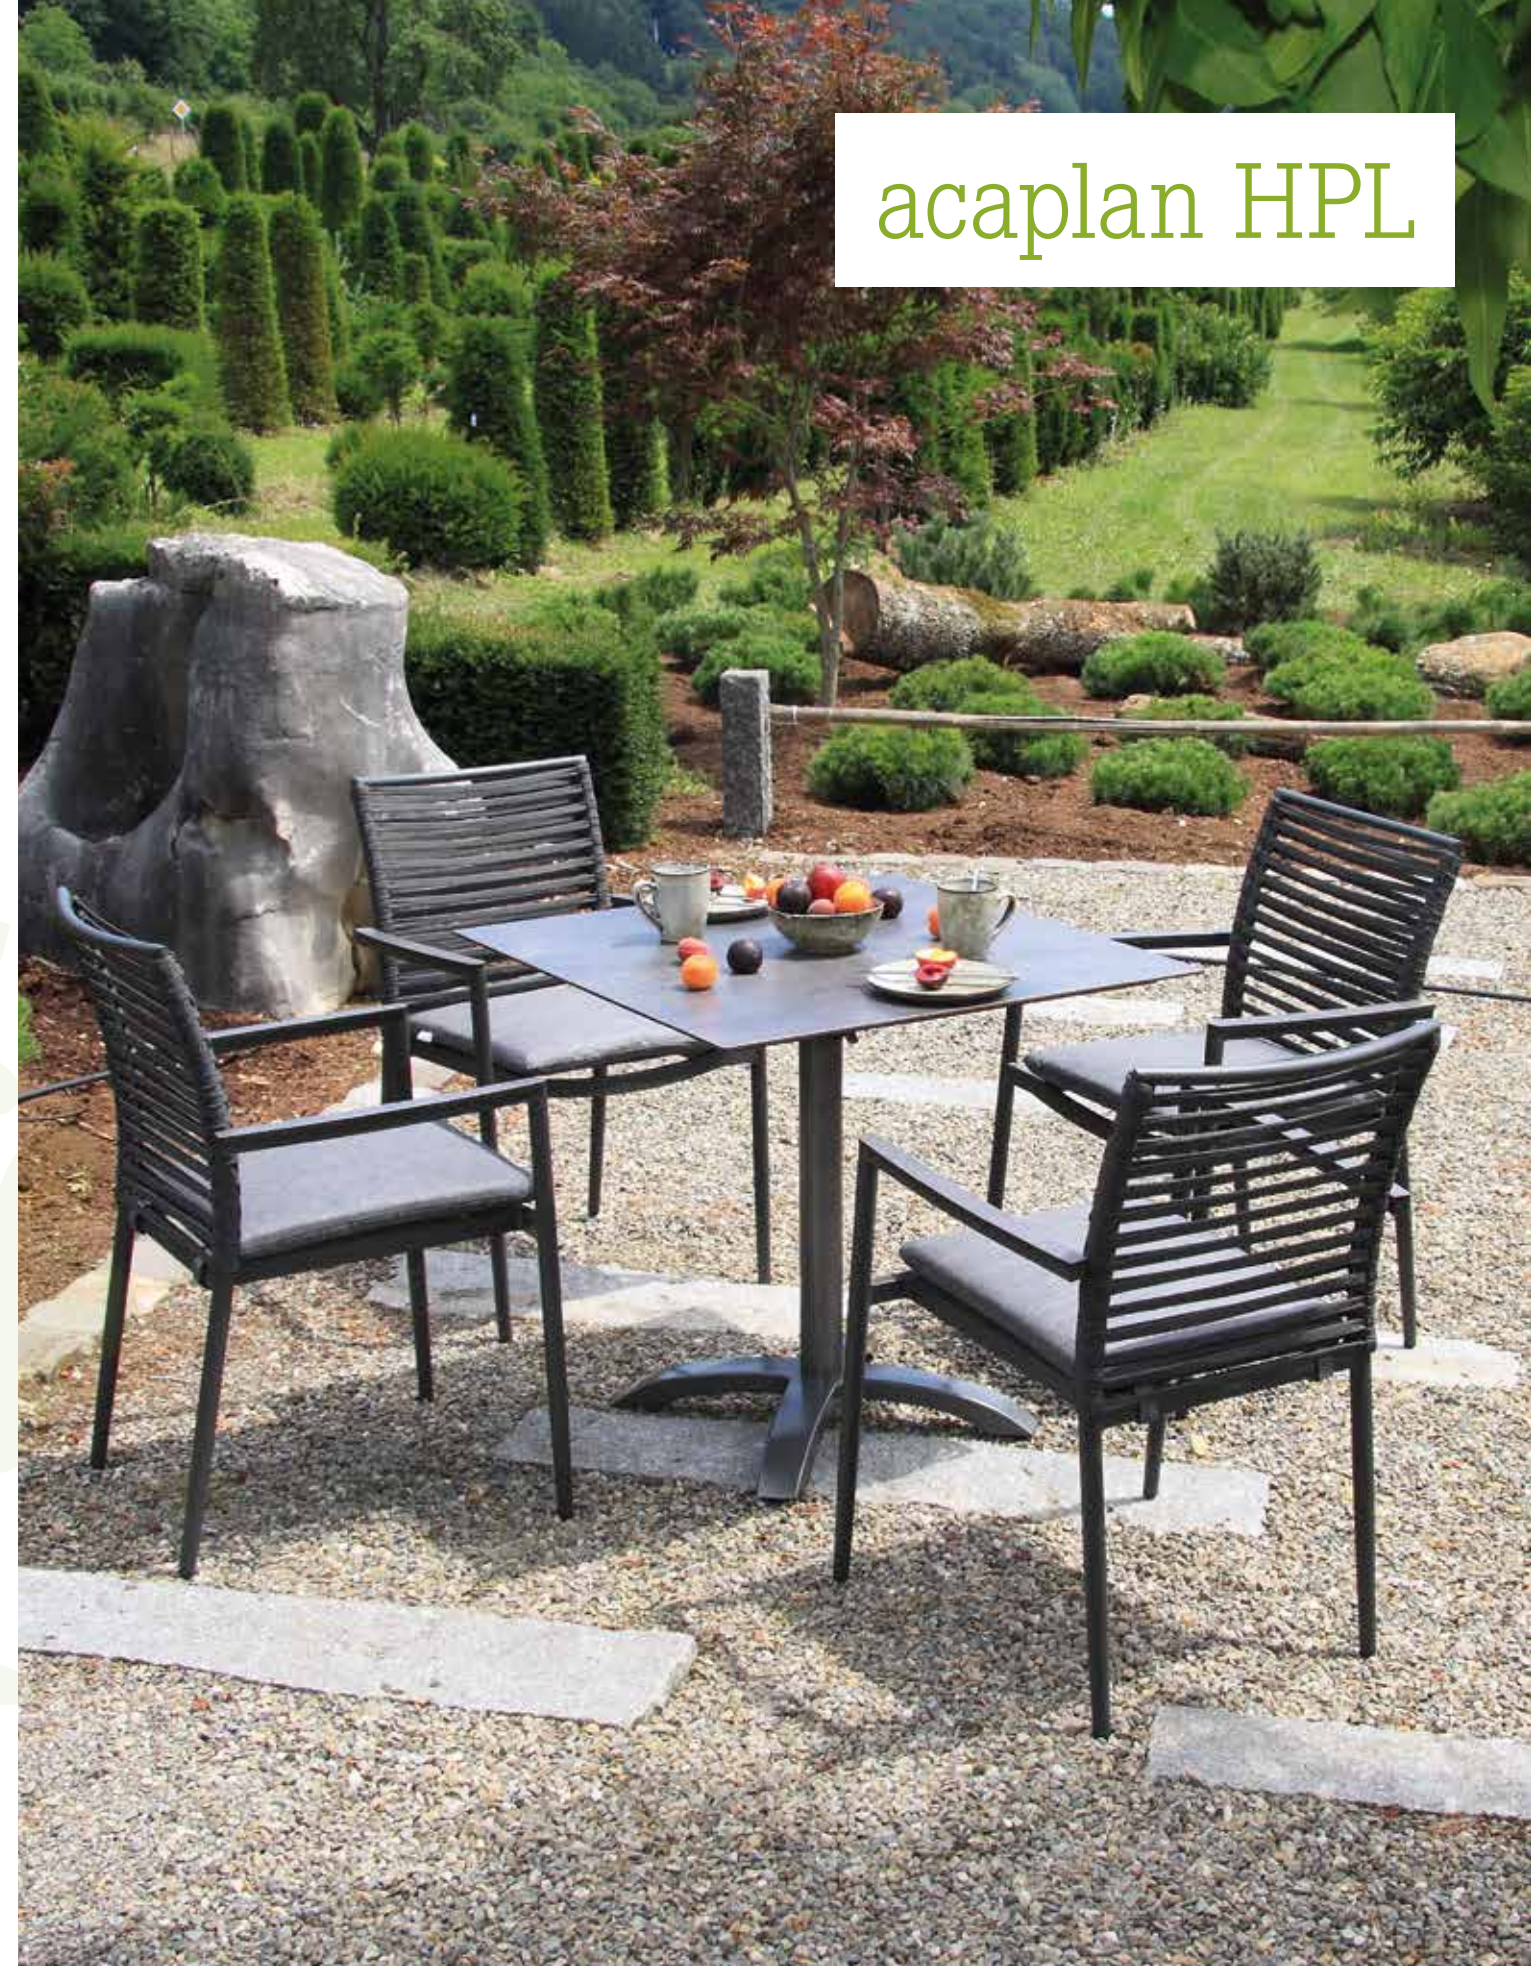

acaplan HPL

acaplan HPL Tisch 80 x 80cm – 6 mm

Gestell: Aluminium pulverbeschichtet, flache höchst pflegeleichte und robuste HPL Tischplatte 6 mm, platzsparend abklappbar, automatische Kippsicherung beim hochgestellten Tisch und automatische Arretierung bei aufgestellten Tisch, Niveausausgleich

acaplan HPL table 80 x 80 cm – 6 mm

Frame: powder-coated aluminium, smooth and robust HPL laminat table top 6 mm that is very easy to maintain, can be folded up to save space, the table is automatically locked into place when set up to use, level compensation

GRÖSSE DIMENSIONS
80 x 80 x 72 cm

GESTELL | PLATTE FRAME | TOP

anthrazit | cemento anthracite
anthracite | cemento anthracite
platin | cemento grigio
platinum | cemento grigio

acaplan HPL Tisch 120 x 80cm – 6mm

Gestell: Aluminium pulverbeschichtet, flache höchst pflegeleichte und robuste HPL Tischplatte 6 mm, platzsparend abklappbar, automatische Kippsicherung beim hochgestellten Tisch und automatische Arretierung bei aufgestellten Tisch, Niveausausgleich

acaplan HPL table 120 x 80 cm – 6mm

Frame: powder-coated aluminium, smooth and robust HPL laminat table top 6 mm that is very easy to maintain, can be folded up to save space, the table is automatically locked into place when set up to use, level compensation

GRÖSSE DIMENSIONS
120 x 80 x 72 cm

GESTELL | PLATTE FRAME | TOP

anthrazit | cemento anthracite
anthracite | cemento anthracite
platin | cemento grigio
platinum | cemento grigio