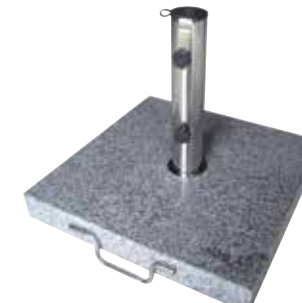

granito Schirmständer
Hochwertiges Granit, glänzend
poliert, Standrohr aus Edelstahl
rostfrei, mit zwei Feststellschrauben,
mit Edelstahl Ziehgriff und zwei
Laufrollen, für Sonnenschirm-Unter-
stöcke von Ø 38-48 mm

granito umbrella base
High-quality granite, glossy polished
surface, standpipe made of stainless
steel, with two locking screws, with
stainless steel pull handle and two
wheels, for umbrella tube of Ø 38-48 mm

GRÖSSE DIMENSIONS
45 x 45 x 6 cm | 30 kg

STANDROHR | PLATTE
STANDPIPE | PLATE

silber | granit
silver | granite